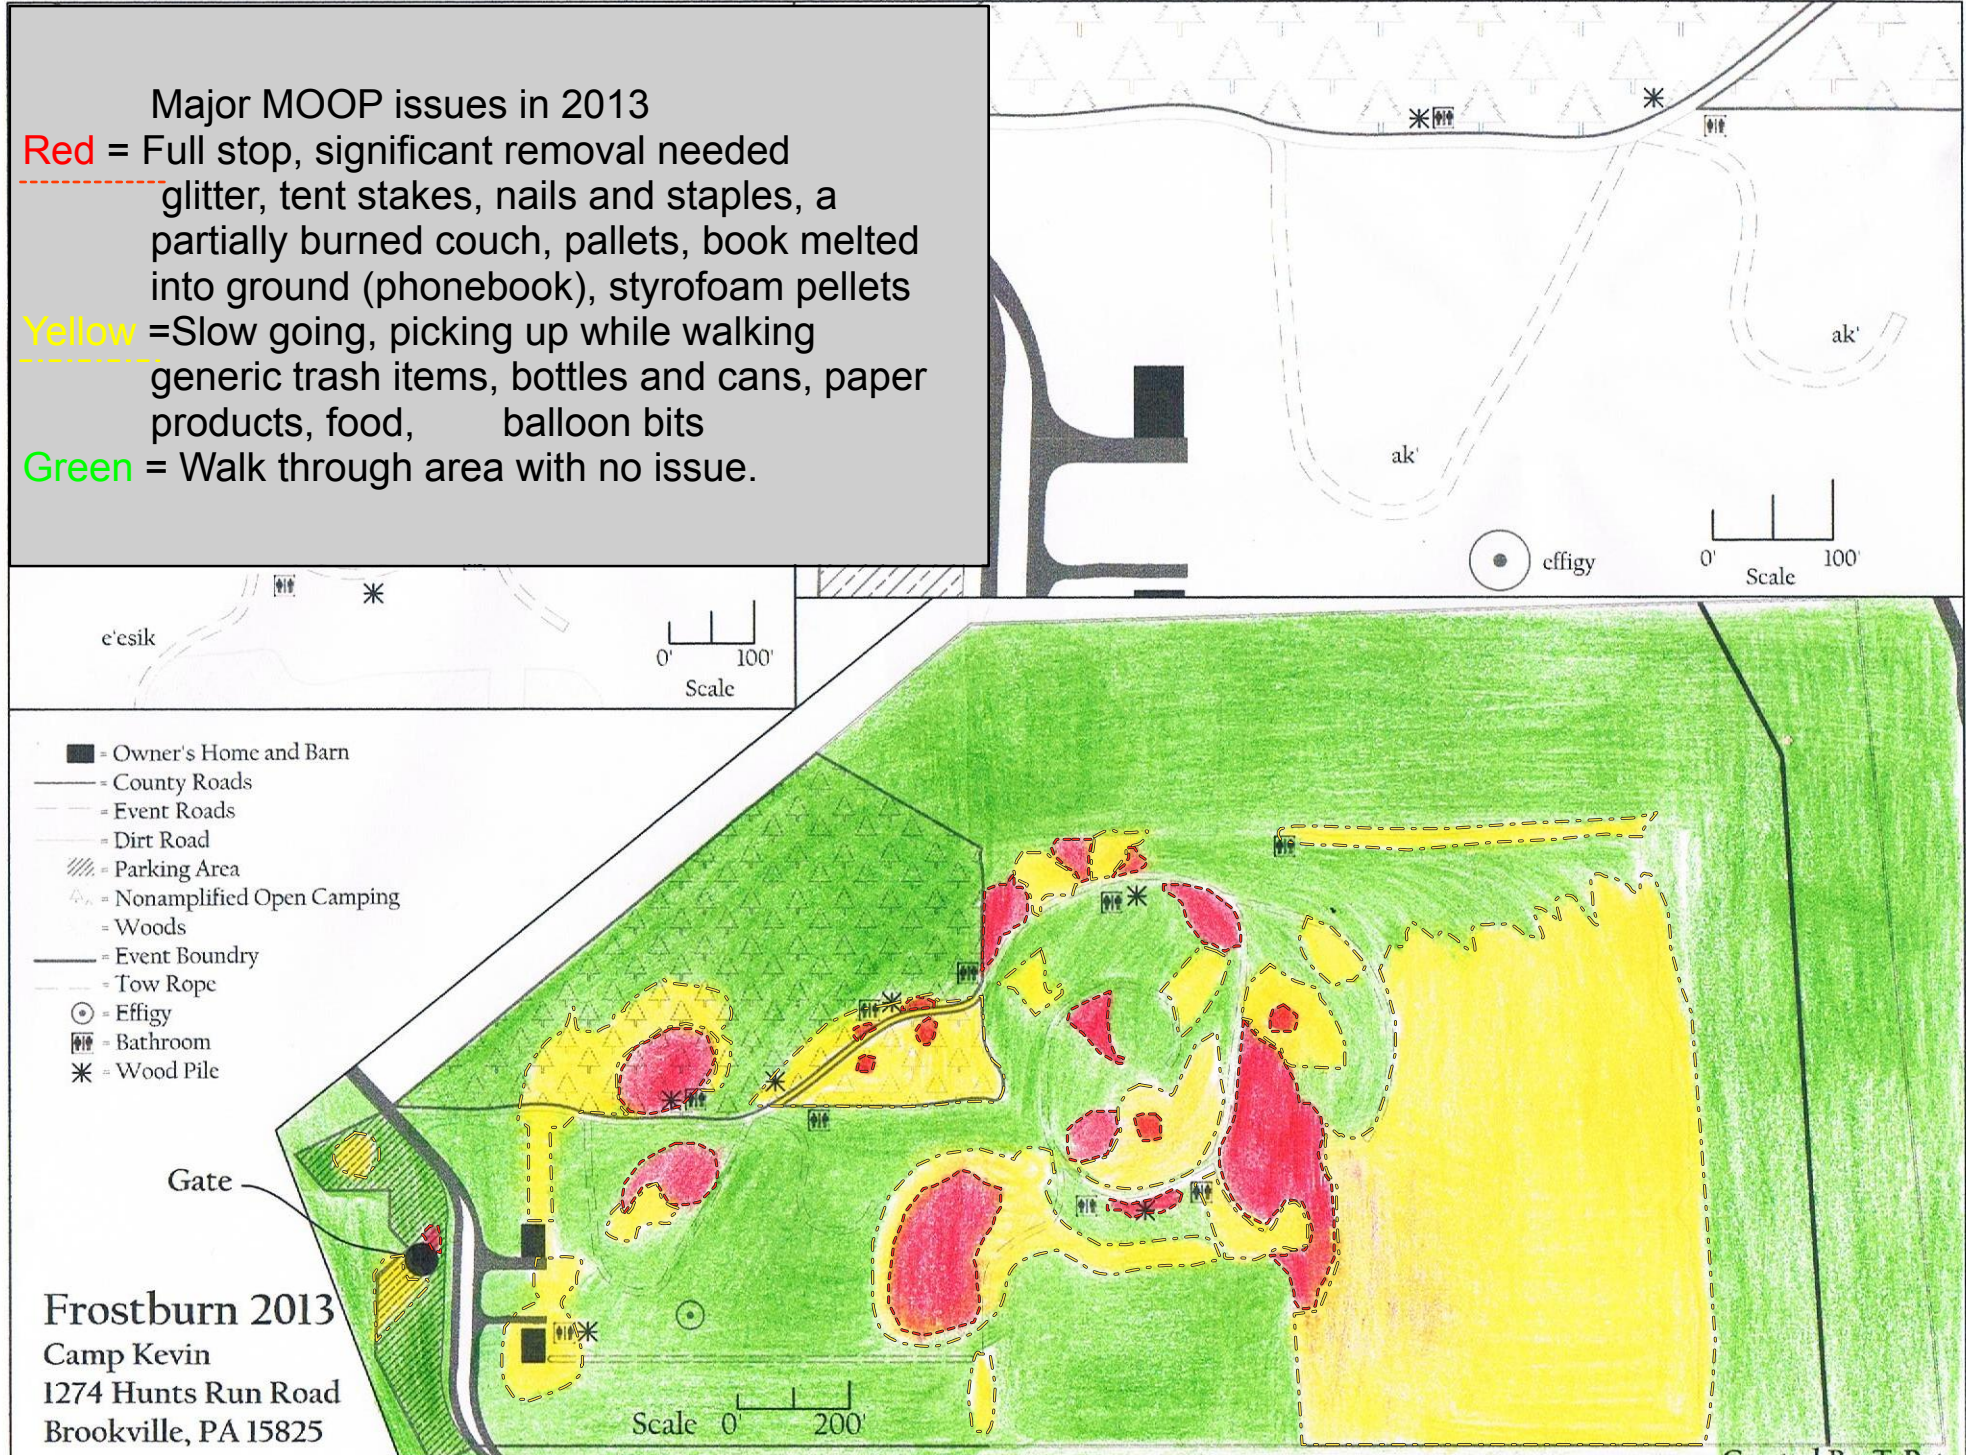

Major MOOP issues in 2013

- Red** = Full stop, significant removal needed  
glitter, tent stakes, nails and staples, a partially burned couch, pallets, book melted into ground (phonebook), styrofoam pellets
- Yellow** = Slow going, picking up while walking  
generic trash items, bottles and cans, paper products, food, balloon bits
- Green** = Walk through area with no issue.

Frostburn 2013  
Camp Kevin  
1274 Hunts Run Road  
Brookville, PA 15825